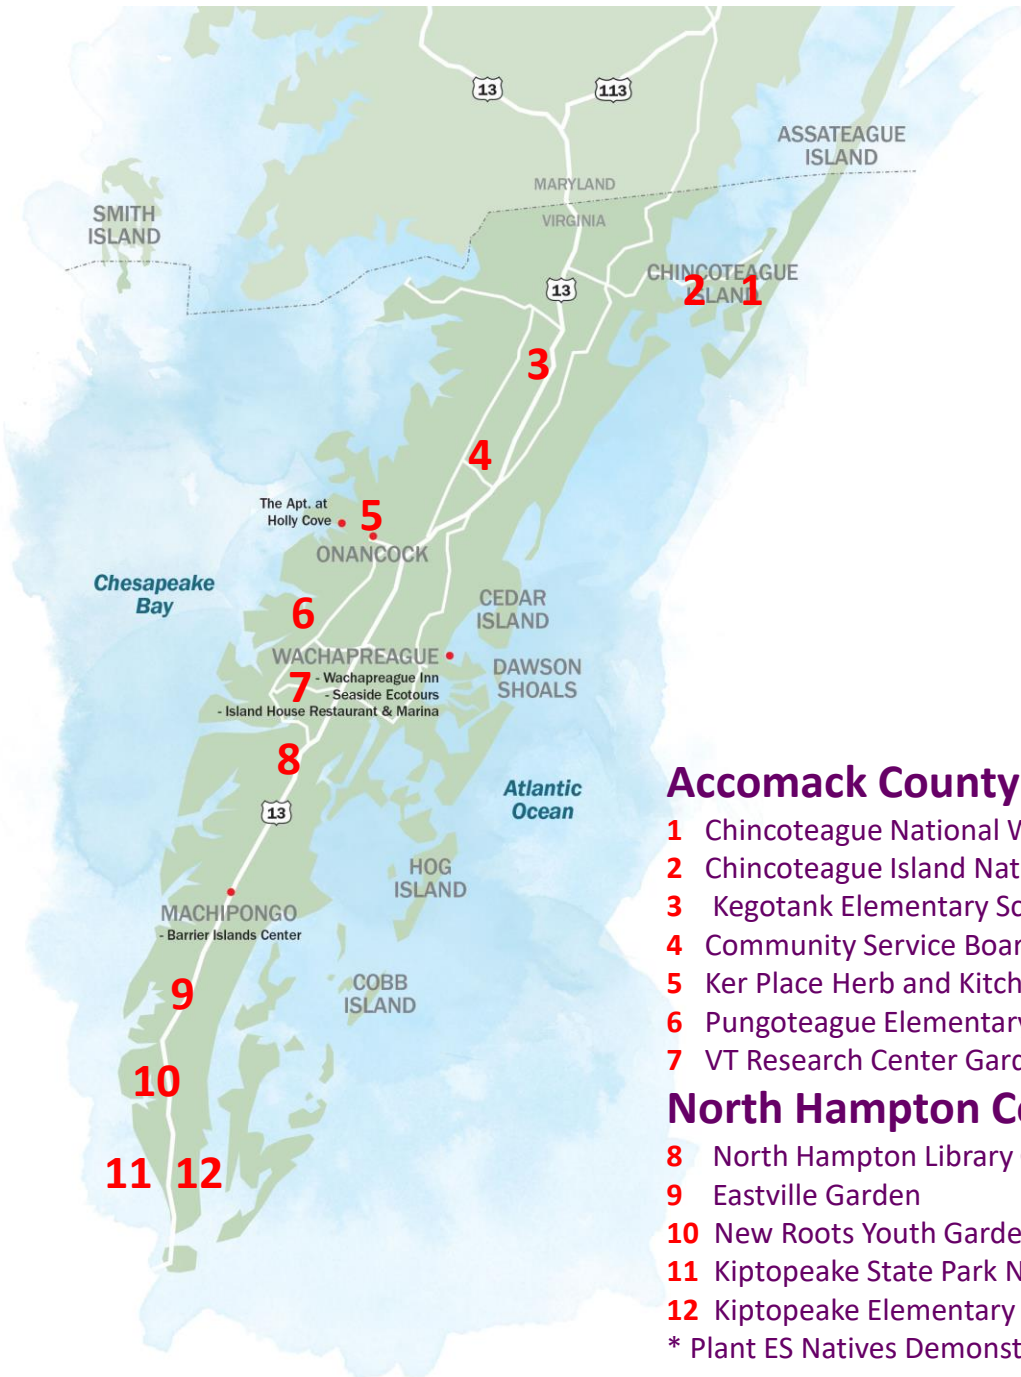

ESVMG Supported Gardens

Accomack County

- 1 Chincoteague National Wildlife Refuge Songbird*
- 2 Chincoteague Island Nature Trail*
- 3 Kegotank Elementary School Garden
- 4 Community Service Board (CSB) - Parksley
- 5 Ker Place Herb and Kitchen Garden - Onancock
- 6 Pungoteague Elementary School Garden
- 7 VT Research Center Garden

North Hampton County

- 8 North Hampton Library Garden - Nassawadox
 - 9 Eastville Garden
 - 10 New Roots Youth Garden - Cape Charles
 - 11 Kiptopeake State Park Native Plant Garden*
 - 12 Kiptopeake Elementary School Garden
- * Plant ES Natives Demonstration Garden

Virginia Cooperative Extension
Virginia Tech • Virginia State University